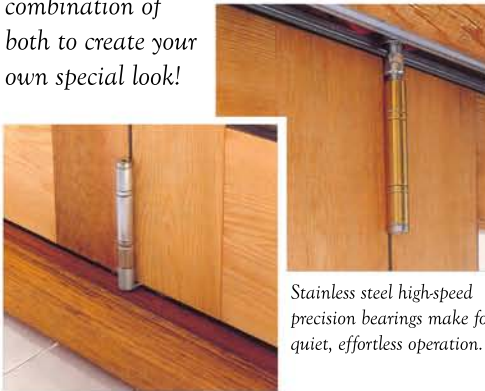

Stainless steel high-speed precision bearings make for quiet, effortless operation.

Oak wood sills (shown above), aluminum sills and floor channel systems available.

JT Folding doors

- ◆ Available in Solid Vertical Grain Douglas Fir, Northern Red Oak, and Mahogany. Additional species available.
- ◆ Heavy duty rollers, track and bearings guarantee easy and smooth operation of each panel. (Stainless steel available for beach application.)
- ◆ Choice of hardware styles and finishes.
- ◆ Exterior folding doors come weather-stripped with white or brown weather-stripping. (Please refer to JT Warranty for exposure requirements.)
- ◆ Self-draining sill designed to vent water outside preventing long-term damage to wood.
- ◆ Optional glass choices include: